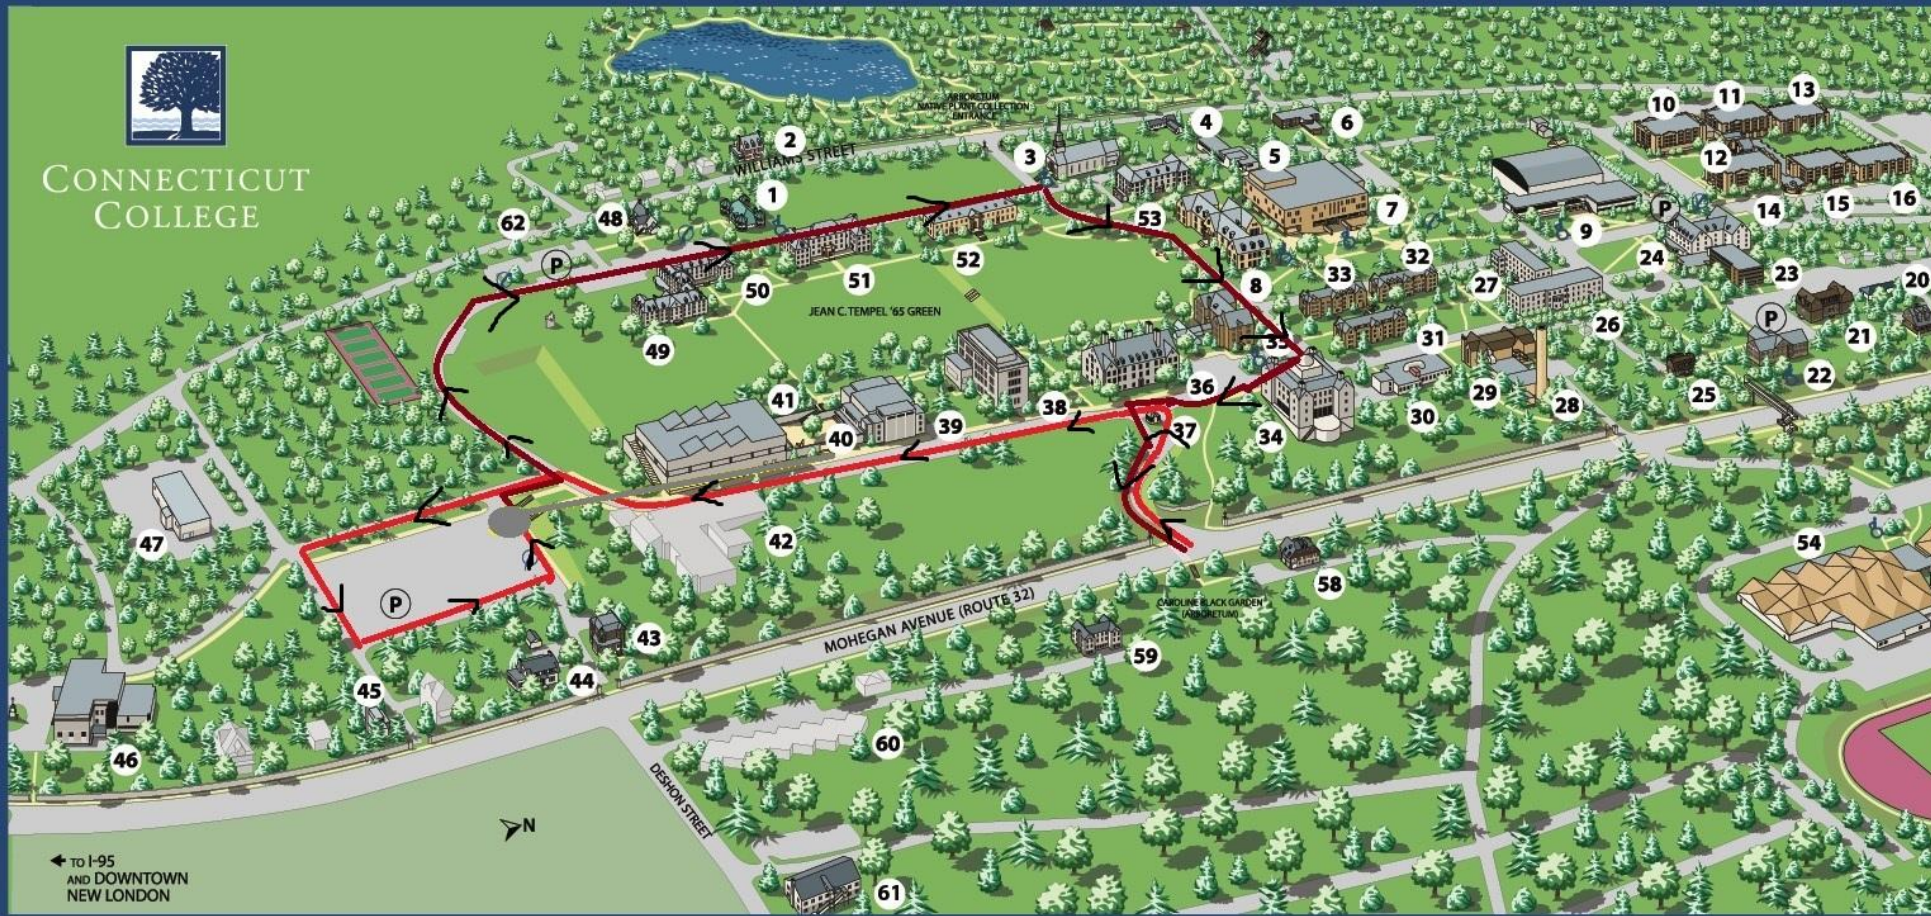

CONNECTICUT COLLEGE

Alphabetical

- 59 Abbey House
- 50 Addams House (J.A.)
- 1 Admission Building (Horizon House)
- 22 Becker House (Alumni, Advancement, College Relations)
- 38 Bill Hall
- 31 Blackstone House
- 8 Blaustein Humanities Center in Palmer Library (Ernst Common Room, Hood Dining Room)
- 24 Katharine Blunt House (K.B.)
- 4 Bolles House (Education & Human Development Dept.)
- 32 Branford House
- 26 Burdick House
- 58 Career Enhancing Life Skills (Vinal Cottage)
- 40 Castle Court
- 9 College Center at Crozier-Williams (Snack Bar, Cro's Nest, 1941 Room, 1962 Room, Bookstore, Post Office)
- 17 College House
- 41 Cummings Arts Center (John C. Evans Hall, Oliva Hall, Greer Music Library)
- 55 Dayton Arena
- 19 Earth House and 360 Apartments
- 60 Faculty Residences
- 36 Fanning Hall (Administration, President)
- 63 Fitness Center
- 49 Freeman House
- 37 Gatehouse
- 30 Hale Laboratory
- 16 Hamilton House
- 3 Harkness Chapel
- 51 Harkness House
- 12 Harris Refectory
- 61 Holmes Hall (Children's Program)
- 13 Ann Werner Johnson '68 House
- 52 Knowlton House
- 15 Lambdin House
- 23 Larrabee House
- 6 Lazrus House
- 54 Luce Field House
- 46 Lyman Allyn Art Museum
- 14 Morrison House
- 35 New London Hall
- 44 Nichols House (Campus Safety)
- 34 F.W. Olin Science Center (Observatory)
- 39 Palmer Auditorium
- 11 Park House
- 2 President's House (772 Williams St.)
- 33 Plant House
- 28 Powerhouse
- 47 Service Building
- 7 Shain Library

Numerical Order